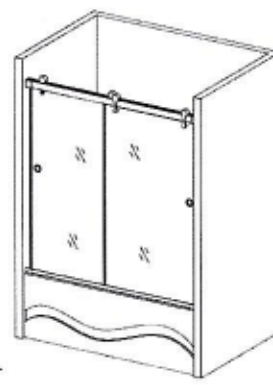

shower doors

CARLYLE

- Style: 2 bypass sliding glass doors
- Available with a Brushed Nickel or Chrome finish
- Fully Frameless Construction
- Material: clear tempered glass
- Glass thickness: 10mm (0.39 inches)
- Reversible installation for a right or left door opening
- Hardware materials: Stainless steel
- Mounting type: Roll barrels on rail
- All Mounting Hardware and Instructions included

AVAILABLE IN:	WIDTH:	HEIGHT:	COLOR:	SKU	LIST	YOUR PRICE
Full	56-60" w	76" h	Chrome	CARLDR6076C	\$1,198	\$724
Full	56-60" w	76" h	Brushed Nickel	CARLDR6076B	\$1,198	\$724
Tub	56-60" w	62" h	Chrome	CARLDR6062C	\$1,118	\$684
Tub	56-60" w	62" h	Brushed Nickel	CARLDR6062B	\$1,118	\$684