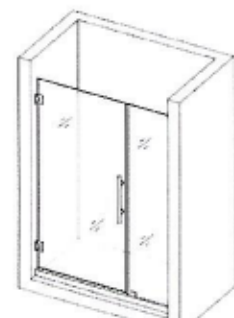

# shower doors

## RADCLIFFE

- Style: Swing-out glass door with stationary glass panel
- Available with a Brushed Nickel or Chrome finish
- Frameless Construction
- Material: clear tempered glass
- Glass thickness: 10mm (0.39 inches)
- Reversible installation for a right or left door opening
- Hardware materials: Stainless steel
- Mounting type: Self-closing hinges
- All Mounting Hardware and Instructions included

AVAILABLE IN:	WIDTH:	HEIGHT:	COLOR:	SKU	LIST	YOUR PRICE
Full	24" w	72" h	Chrome	RADCDR2472C	<del>\$558</del>	\$404
Full	24" w	72" h	Brushed Nickel	RADCDR2472B	<del>\$558</del>	\$404
Full	28" w	72" h	Chrome	RADCDR2872C	<del>\$578</del>	\$414
Full	28" w	72" h	Brushed Nickel	RADCDR2872B	<del>\$578</del>	\$414
Full	30" w	72" h	Chrome	RADCDR3072C	<del>\$598</del>	\$424
Full	30" w	72" h	Brushed Nickel	RADCDR3072B	<del>\$598</del>	\$424
Full	36" w	72" h	Chrome	RADCDR3672C	<del>\$638</del>	\$444
Full	36" w	72" h	Brushed Nickel	RADCDR3672B	<del>\$638</del>	\$444
Side Panel	6"-7" w	72" h	Chr. & Br. Nickel	RADCSP672CB	<del>\$200</del>	\$225
Side Panel	8"-9" w	72" h	Chr. & Br. Nickel	RADCSP872CB	<del>\$240</del>	\$245
Side Panel	10"-11" w	72" h	Chr. & Br. Nickel	RADCSP1072CB	<del>\$260</del>	\$255
Side Panel	12"-13" w	72" h	Chr. & Br. Nickel	RADCSP1272CB	<del>\$280</del>	\$265
Side Panel	18"-19" w	72" h	Chr. & Br. Nickel	RADCSP1872CB	<del>\$340</del>	\$295
Side Panel	24"-25" w	72" h	Chr. & Br. Nickel	RADCSP2472CB	<del>\$400</del>	\$325
Side Panel	30"-31" w	72" h	Chr. & Br. Nickel	RADCSP3072CB	<del>\$420</del>	\$335
Return Panel	34.5" w	72" h	Chr. & Br. Nickel	RADCRP3472CB	<del>\$440</del>	\$345
Return Panel	36" w	72" h	Chr. & Br. Nickel	RADCRP3672CB	<del>\$460</del>	\$355