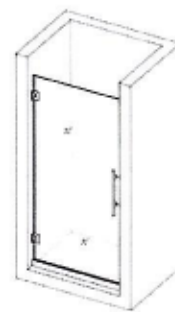

# shower doors

## RADCLIFFE

- Style: Swing-out glass door with stationary glass panel
- Available with a Brushed Nickel or Chrome finish
- Frameless Construction
- Material: clear tempered glass
- Glass thickness: 10mm (0.39 inches)
- Reversible installation for a right or left door opening
- Hardware materials: Stainless steel
- Mounting type: Self-closing hinges
- All Mounting Hardware and Instructions included

AVAILABLE IN:	WIDTH:	HEIGHT:	COLOR:	SKU	LIST	YOUR PRICE
Full	24" w	72" h	Chrome	RADCDR2472C	<del>\$558</del>	\$404
Full	24" w	72" h	Brushed Nickel	RADCDR2472B	<del>\$558</del>	\$404
Full	28" w	72" h	Chrome	RADCDR2872C	<del>\$578</del>	\$414
Full	28" w	72" h	Brushed Nickel	RADCDR2872B	<del>\$578</del>	\$414
Full	30" w	72" h	Chrome	RADCDR3072C	<del>\$598</del>	\$424
Full	30" w	72" h	Brushed Nickel	RADCDR3072B	<del>\$598</del>	\$424
Full	36" w	72" h	Chrome	RADCDR3672C	<del>\$638</del>	\$444
Full	36" w	72" h	Brushed Nickel	RADCDR3672B	<del>\$638</del>	\$444
Side Panel	6"-7" w	72" h	Chr. & Br. Nickel	RADCSP672CB	<del>\$200</del>	\$225
Side Panel	8"-9" w	72" h	Chr. & Br. Nickel	RADCSP872CB	<del>\$240</del>	\$245
Side Panel	10"-11" w	72" h	Chr. & Br. Nickel	RADCSP1072CB	<del>\$260</del>	\$255
Side Panel	12"-13" w	72" h	Chr. & Br. Nickel	RADCSP1272CB	<del>\$280</del>	\$265
Side Panel	18"-19" w	72" h	Chr. & Br. Nickel	RADCSP1872CB	<del>\$340</del>	\$295
Side Panel	24"-25" w	72" h	Chr. & Br. Nickel	RADCSP2472CB	<del>\$400</del>	\$325
Side Panel	30"-31" w	72" h	Chr. & Br. Nickel	RADCSP3072CB	<del>\$420</del>	\$335
Return Panel	34.5" w	72" h	Chr. & Br. Nickel	RADCRP3472CB	<del>\$440</del>	\$345
Return Panel	36" w	72" h	Chr. & Br. Nickel	RADCRP3672CB	<del>\$460</del>	\$355