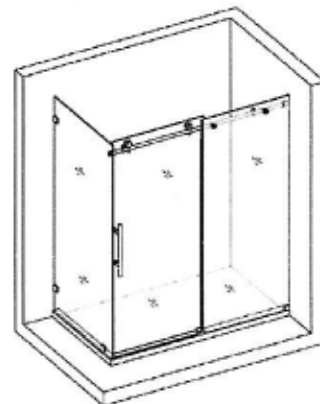

shower doors

WELLINGTON

- Style: Sliding glass door with stationary glass panel
- Available Hardware Finish: Brushed Nickel, or Chrome
- Fully frameless construction
- Material: Clear, tempered glass
- Glass Thickness: 10mm (0.39 inches)
- Reversible installation for a right or left door opening
- Hardware materials: Stainless steel, aluminum
- Mounting Type: Guide rail roller
- Operation: Stainless steel, quiet sliding wheels
- All mounting hardware and instructions included

AVAILABLE IN:	WIDTH:	HEIGHT:	COLOR:	NUMBER:	MSRP	YOUR PRICE
Full	56-60"w	76"	Chrome	WELDR6076C	\$1,260	\$754
Full	56-60"w	76"	Brushed Nickel	WELDR6076B	\$1,260	\$754
Tub	56-60"w	62"	Chrome	WELDR6062C	\$920	\$584
Tub	56-60"w	62"	Brushed Nickel	WELDR6062B	\$920	\$584
Full	44-48"w	76"	Chrome	WELDR4876C	\$960	\$604
Full	44-48"w	76"	Brushed Nickel	WELDR4876B	\$960	\$604
Full	68-72"w	76"	Chrome	WELDR7276C	\$1,600	\$924
Full	68"-72"w	76"	Brushed Nickel	WELDR7276B	\$1,600	\$924
Return Panel	34.5"w	76"	Chrome & Brushed Nickel	WELLRP3476CB	\$440	\$345
Return Panel	36"w	76"	Chrome & Brushed Nickel	WELLRP3476CB	\$460	\$355