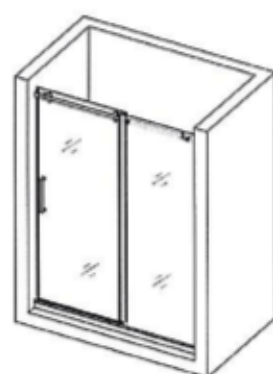

# shower doors

## BAHAMA

- Style: sliding glass door with stationary glass panel
- Available with a Brushed Nickel or Chrome finish
- Semi-frameless Construction
- Material: clear tempered glass
- Glass thickness: 8mm (0.31 inches)
- Reversible installation for a right or left door opening
- Hardware materials: stainless steel, aluminum
- Mounting type: Guide rail roller
- All Mounting Hardware and Instructions included

AVAILABLE IN:	WIDTH:	HEIGHT:	COLOR:	SKU
Full	56-60"w	76"h	Chrome	BAHADR6076C
Full	56-60"w	76"h	Brushed Nickel	BAHADR6076B
Tub	56-60"w	62"h	Chrome	BAHADR6062C
Tub	56-60"w	62"h	Brushed Nickel	BAHADR6062B
Full	44-48"w	76"h	Chrome	BAHADR4876C
Full	44-48"w	76"h	Brushed Nickel	BAHADR4876B