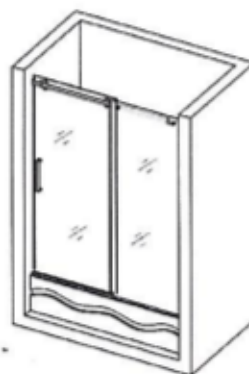

# shower doors

## BAHAMA

- Style: sliding glass door with stationary glass panel
- Available with a Brushed Nickel or Chrome finish
- Semi-frameless Construction
- Material: clear tempered glass
- Glass thickness: 8mm (0.31 inches)
- Reversible installation for a right or left door opening
- Hardware materials: stainless steel, aluminum
- Mounting type: Guide rail roller
- All Mounting Hardware and Instructions included

AVAILABLE IN:	WIDTH:	HEIGHT:	COLOR:	SKU
Full	56-60"w	76"h	Chrome	BAHADR6076C
Full	56-60"w	76"h	Brushed Nickel	BAHADR6076B
Tub	56-60"w	62"h	Chrome	BAHADR6062C
Tub	56-60"w	62"h	Brushed Nickel	BAHADR6062B
Full	44-48"w	76"h	Chrome	BAHADR4876C
Full	44-48"w	76"h	Brushed Nickel	BAHADR4876B