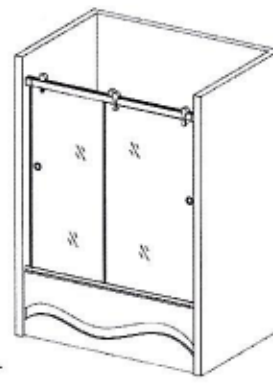

shower doors

CARLYLE

- Style: 2 bypass sliding glass doors
- Available with a Brushed Nickel or Chrome finish
- Fully Frameless Construction
- Material: clear tempered glass
- Glass thickness: 10mm (0.39 inches)
- Reversible installation for a right or left door opening
- Hardware materials: Stainless steel
- Mounting type: Roll barrels on rail
- All Mounting Hardware and Instructions included

AVAILABLE IN:	WIDTH:	HEIGHT:	COLOR:	SKU
Full	56-60" w	76" h	Chrome	CARLDR6076C
Full	56-60" w	76" h	Brushed Nickel	CARLDR6076B
Tub	56-60" w	62" h	Chrome	CARLDR6062C
Tub	56-60" w	62" h	Brushed Nickel	CARLDR6062B