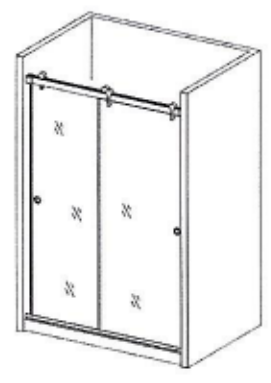

shower doors

CARLYLE

- Style: 2 bypass sliding glass doors
- Available with a Brushed Nickel or Chrome finish
- Fully Frameless Construction
- Material: clear tempered glass
- Glass thickness: 10mm (0.39 inches)
- Reversible installation for a right or left door opening
- Hardware materials: Stainless steel
- Mounting type: Roll barrels on rail
- All Mounting Hardware and Instructions included

AVAILABLE IN:	WIDTH:	HEIGHT:	COLOR:	SKU
Full	56-60" w	76" h	Chrome	CARLDR6076C
Full	56-60" w	76" h	Brushed Nickel	CARLDR6076B
Tub	56-60" w	62" h	Chrome	CARLDR6062C
Tub	56-60" w	62" h	Brushed Nickel	CARLDR6062B