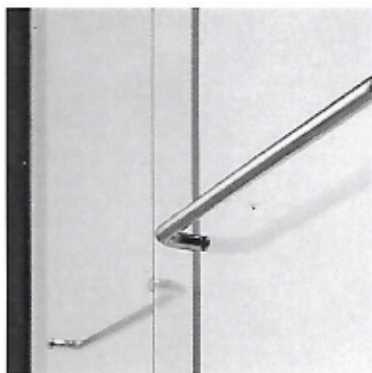

shower doors

CONRAD

- Style: bypass sliding shower door
- Available with a Brushed Nickel or Chrome finish
- Framed Construction
- Material: clear tempered glass
- Glass thickness: 10mm (0.39 inches)
- Reversible installation for a right or left door opening
- Hardware materials: stainless steel, aluminum
- Mounting type: roll barrels on rail
- All Mounting Hardware and Instructions included

AVAILABLE IN:	WIDTH:	HEIGHT:	COLOR:	SKU
Full	56-60"w	76"h	Chrome	CONRDR6076C
Full	56-60"w	76"h	Brushed Nickel	CONRDR6076B
Tub	56-60"w	62"h	Chrome	CONRDR6062C
Tub	56-60"w	62"h	Brushed Nickel	CONRDR6062B