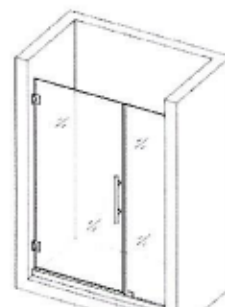

shower doors

RADCLIFFE

- Style: Swing-out glass door with stationary glass panel
- Available with a Brushed Nickel or Chrome finish
- Frameless Construction
- Material: clear tempered glass
- Glass thickness: 10mm (0.39 inches)
- Reversible installation for a right or left door opening
- Hardware materials: Stainless steel
- Mounting type: Self-closing hinges
- All Mounting Hardware and Instructions included

AVAILABLE IN:	WIDTH:	HEIGHT:	COLOR:	SKU
Full	24" w	72" h	Chrome	RADCDR2472C
Full	24" w	72" h	Brushed Nickel	RADCDR2472B
Full	28" w	72" h	Chrome	RADCDR2872C
Full	28" w	72" h	Brushed Nickel	RADCDR2872B
Full	30" w	72" h	Chrome	RADCDR3072C
Full	30" w	72" h	Brushed Nickel	RADCDR3072B
Full	36" w	72" h	Chrome	RADCDR3672C
Full	36" w	72" h	Brushed Nickel	RADCDR3672B
Side Panel	6"-7" w	72" h	Chr. & Br. Nickel	RADCSP672CB
Side Panel	8"-9" w	72" h	Chr. & Br. Nickel	RADCSP872CB
Side Panel	10"-11" w	72" h	Chr. & Br. Nickel	RADCSP1072CB
Side Panel	12"-13" w	72" h	Chr. & Br. Nickel	RADCSP1272CB
Side Panel	18"-19" w	72" h	Chr. & Br. Nickel	RADCSP1872CB
Side Panel	24"-25" w	72" h	Chr. & Br. Nickel	RADCSP2472CB
Side Panel	30"-31" w	72" h	Chr. & Br. Nickel	RADCSP3072CB
Return Panel	34.5" w	72" h	Chr. & Br. Nickel	RADCRP3472CB
Return Panel	36" w	72" h	Chr. & Br. Nickel	RADCRP3672CB