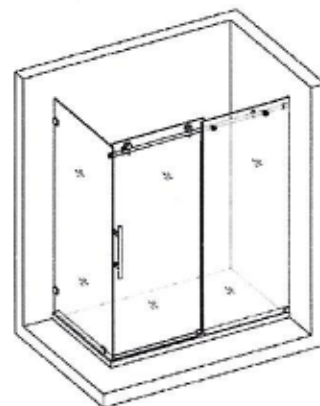

# shower doors

## WELLINGTON

- Style: Sliding glass door with stationary glass panel
- Available Hardware Finish: Brushed Nickel, or Chrome
- Fully frameless construction
- Material: Clear, tempered glass
- Glass Thickness: 10mm (0.39 inches)
- Reversible installation for a right or left door opening
- Hardware materials: Stainless steel, aluminum
- Mounting Type: Guide rail roller
- Operation: Stainless steel, quiet sliding wheels
- All mounting hardware and instructions included

AVAILABLE IN:	WIDTH:	HEIGHT:	COLOR:	NUMBER:	MSRP	YOUR PRICE
Full	56-60"w	76"	Chrome	WELLD6076C		
Full	56-60"w	76"	Brushed Nickel	WELLD6076B		
Tub	56-60"w	62"	Chrome	WELLD6062C		
Tub	56-60"w	62"	Brushed Nickel	WELLD6062B		
Full	44-48"w	76"	Chrome	WELLD4876C		
Full	44-48"w	76"	Brushed Nickel	WELLD4876B		
Full	68-72"w	76"	Chrome	WELLD7276C		
Full	68"-72"w	76"	Brushed Nickel	WELLD7276B		
Return Panel	34.5"w	76"	Chrome & Brushed Nickel	WELLRP3476CB		
Return Panel	36"w	76"	Chrome & Brushed Nickel	WELLRP3476CB		